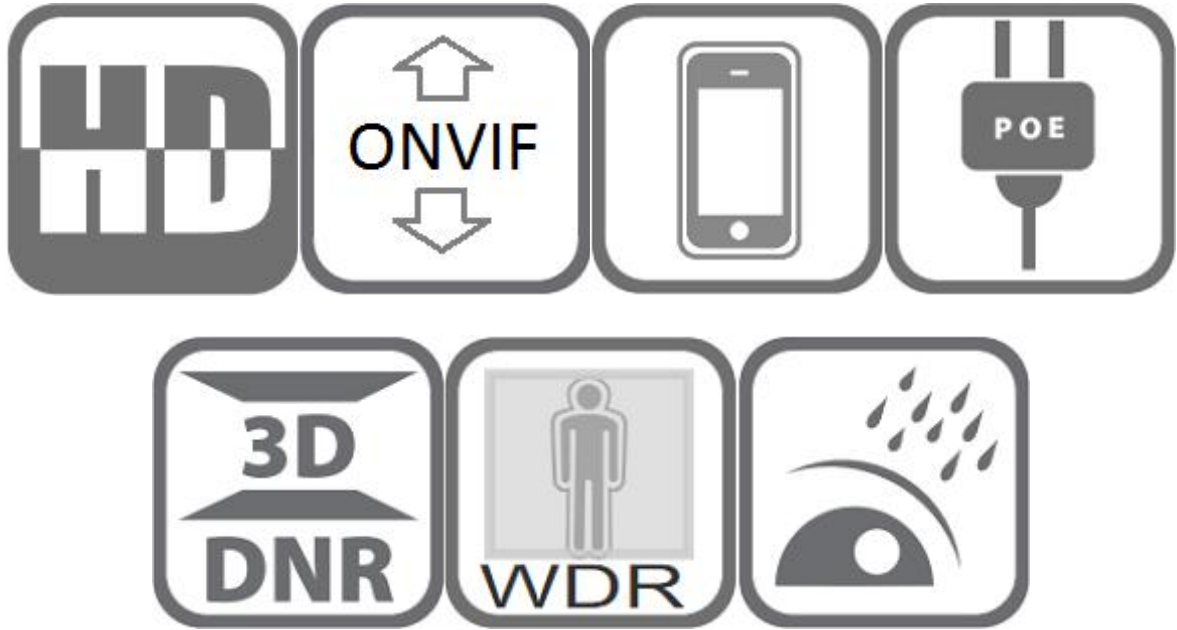

Model: lcs-mini-bullet-5mp

5MP ColorVu Bullet IP Camera

Features:

- ❖ 1/2.8" Sony IMX335 CMOS sensor
- ❖ Full HD resolution 2592 x 1944P
- ❖ Ultra low illumination 0.001Lux
- ❖ Day/Night (ICR), AWB, AGC, BLC, 2D/3D-DNR, IR-CUT
- ❖ D-WDR, Motion Detection, Privacy Mask, Mirror
- ❖ RTSP and Onvif 11.07 compatible
- ❖ H.265/H.264 dual-stream media server
- ❖ Easy-to-use P2P Cloud service
- ❖ Multi web browser, PC Client, mobile APP remote access
- ❖ **Audio/Alarm/SD card slot optional**
- ❖ Lightning protection 4000V
- ❖ Strong water-proof housing, IP67
- ❖ 2PCS Soft & Warm Supplemental Light,Light distance:25-30M ❖ HD 2.8mm F1.0 true starlight lens

Technical Specifications:

Model	lcs-mini-bullet-5mp
Camera	
Image Sensor	1/2.8" SONY IMX335 CMOS
Effective Pixels	2592 (H) × 1944 (V)
Electronic Shutter	AUTO, 1/25s ~ 1/100000s

Min. Illumination	0.001Lux@F1.2(AGC ON), 0Lux IR on
Day/Night	Auto/Color/(B/W)/Timing
WDR	Digital WDR
White Balance	Auto/Indoor/Outdoor
BLC	Support
DNR	2D/3D DNR
Other	Motion Detection, Privacy Mask, Mirror, flip
Encode	
Embedded Solution	SSC337DE
Video Standard	H.264/H.265
Video Resolution	Main Stream:25fps@ 5MP(2592*1944) , 25fps@ 4MP(2592*1520) Sub Stream: VGA(640x480)/360P@20fps, etc.
Video Bitrates	32Kbps - 6Mbps, VBR/CBR
Audio Standard	G.711-u/G.711-a
OSD Overlay	Title and Time overlay
Leds	
Leds	2PCS Soft & Warm Supplemental Light
Light Distance	25-30 M
Lens	
Focal length	HD 2.8mm F1.0 true starlight lens
Optional Functions	
Audio/Alarm/SD card slot (support maximum 256GB SD card)	
Network Services	
Protocol	HTTP/RTSP/FTP/NFS/SMTP/DHCP/NTP, etc.
P2P	Yes
Web	IE , Firefox, etc.
Media	CMS, Android, IOS
ONVIF	2.6 compatible
General	
Network Port	1-RJ45, 100Mbps,
Power Supply	POE ,12 VDC ± 10%
Power Consumption	< 8 W
Operating Temp.	-30°C -(+60)°C, 10%-90%RH