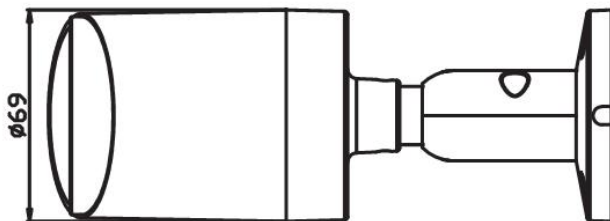

Model: lcs-mini-bullet-5mp

5MP ColorVu Bullet IP Camera

Features:

- ❖ 1/2.8" Sony IMX335 CMOS sensor
- ❖ Full HD resolution 2592 x 1944P
- ❖ Ultra low illumination 0.001Lux
- ❖ Day/Night (ICR), AWB, AGC, BLC, 2D/3D-DNR, IR-CUT
- ❖ D-WDR, Motion Detection, Privacy Mask, Mirror
- ❖ RTSP and Onvif 11.07 compatible
- ❖ H.265/H.264 dual-stream media server
- ❖ Easy-to-use P2P Cloud service
- ❖ Multi web browser, PC Client, mobile APP remote access
- ❖ **Audio/Alarm/SD card slot optional**
- ❖ Lightning protection 4000V
- ❖ Strong water-proof housing, IP67
- ❖ 2PCS Soft & Warm Supplemental Light,Light distance:25-30M ❖ HD 2.8mm F1.0 true starlight lens

Technical Specifications:

Model	lcs-mini-bullet-5mp
Camera	
Image Sensor	1/2.8" SONY IMX335 CMOS
Effective Pixels	2592 (H) × 1944 (V)
Electronic Shutter	AUTO, 1/25s ~ 1/100000s

Min. Illumination	0.001Lux@F1.2(AGC ON), 0Lux IR on
Day/Night	Auto/Color/(B/W)/Timing
WDR	Digital WDR
White Balance	Auto/Indoor/Outdoor
BLC	Support
DNR	2D/3D DNR
Other	Motion Detection, Privacy Mask, Mirror, flip
Encode	
Embedded Solution	SSC337DE
Video Standard	H.264/H.265
Video Resolution	Main Stream:25fps@ 5MP(2592*1944) , 25fps@ 4MP(2592*1520) Sub Stream: VGA(640x480)/360P@20fps, etc.
Video Bitrates	32Kbps - 6Mbps, VBR/CBR
Audio Standard	G.711-u/G.711-a
OSD Overlay	Title and Time overlay
Leds	
Leds	2PCS Soft & Warm Supplemental Light
Light Distance	25-30 M
Lens	
Focal length	HD 2.8mm F1.0 true starlight lens
Optional Functions	
Audio/Alarm/SD card slot (support maximum 256GB SD card)	
Network Services	
Protocol	HTTP/RTSP/FTP/NFS/SMTP/DHCP/NTP, etc.
P2P	Yes
Web	IE , Firefox, etc.
Media	CMS, Android, IOS
ONVIF	2.6 compatible
General	
Network Port	1-RJ45, 100Mbps,
Power Supply	POE ,12 VDC ± 10%
Power Consumption	< 8 W
Operating Temp.	-30°C -(+60)°C, 10%-90%RH