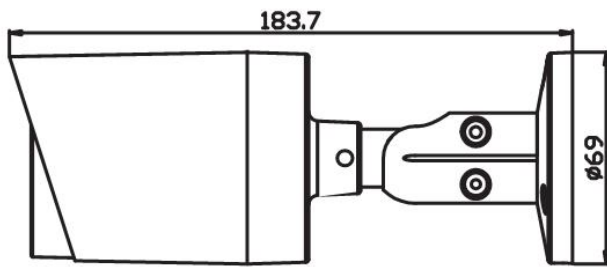

Model: lcs-mini-bullet-5mp

5MP ColorVu Bullet IP Camera

Features:

- ❖ 1/2.8" Sony IMX335 CMOS sensor
- ❖ Full HD resolution 2592 x 1944P
- ❖ Ultra low illumination 0.001Lux
- ❖ Day/Night (ICR), AWB, AGC, BLC, 2D/3D-DNR, IR-CUT
- ❖ D-WDR, Motion Detection, Privacy Mask, Mirror
- ❖ RTSP and Onvif 11.07 compatible
- ❖ H.265/H.264 dual-stream media server
- ❖ Easy-to-use P2P Cloud service
- ❖ Multi web browser, PC Client, mobile APP remote access
- ❖ **Audio/Alarm/SD card slot optional**
- ❖ Lightning protection 4000V
- ❖ Strong water-proof housing, IP67
- ❖ 2PCS Soft & Warm Supplemental Light,Light distance:25-30M ❖ HD 2.8mm F1.0 true starlight lens

Technical Specifications:

Model	lcs-mini-bullet-5mp
Camera	
Image Sensor	1/2.8" SONY IMX335 CMOS
Effective Pixels	2592 (H) × 1944 (V)
Electronic Shutter	AUTO, 1/25s ~ 1/100000s

Min. Illumination	0.001Lux@F1.2(AGC ON), 0Lux IR on
Day/Night	Auto/Color/(B/W)/Timing
WDR	Digital WDR
White Balance	Auto/Indoor/Outdoor
BLC	Support
DNR	2D/3D DNR
Other	Motion Detection, Privacy Mask, Mirror, flip
Encode	
Embedded Solution	SSC337DE
Video Standard	H.264/H.265
Video Resolution	Main Stream:25fps@ 5MP(2592*1944) , 25fps@ 4MP(2592*1520) Sub Stream: VGA(640x480)/360P@20fps, etc.
Video Bitrates	32Kbps - 6Mbps, VBR/CBR
Audio Standard	G.711-u/G.711-a
OSD Overlay	Title and Time overlay
Leds	
Leds	2PCS Soft & Warm Supplemental Light
Light Distance	25-30 M
Lens	
Focal length	HD 2.8mm F1.0 true starlight lens
Optional Functions	
Audio/Alarm/SD card slot (support maximum 256GB SD card)	
Network Services	
Protocol	HTTP/RTSP/FTP/NFS/SMTP/DHCP/NTP, etc.
P2P	Yes
Web	IE , Firefox, etc.
Media	CMS, Android, IOS
ONVIF	2.6 compatible
General	
Network Port	1-RJ45, 100Mbps,
Power Supply	POE ,12 VDC ± 10%
Power Consumption	< 8 W
Operating Temp.	-30°C -(+60)°C, 10%-90%RH