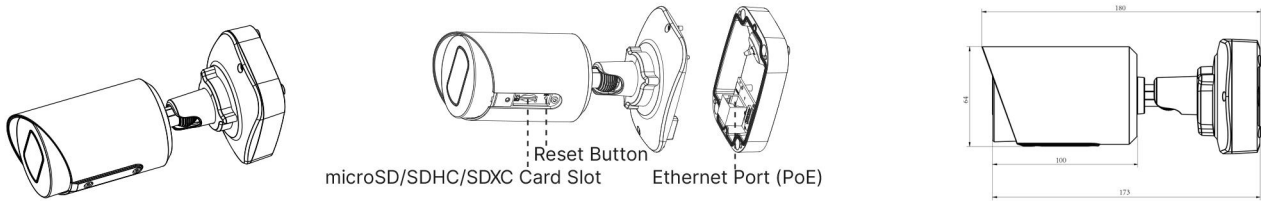

AI Vandal-proof Mini Bullet Network Camera

Intelligent Analytics	Video Analysis	Region Entrance, Region Exiting, Advanced Motion Detection, Tamper Detection, Line Crossing, Loitering, Object Left, Object Removed		
System	Storage	Support microSD/SDHC/SDXC Card Local Storage, up to 256G		
	Advanced Function	BLC, HLC, 2D DNR, 3D DNR, Defog, AWB, IP Address Filtering, AGC, Anti-flicker, Corridor Mode, Deblur		
	SIP/VoIP Support	Yes, Voice & Video-over-IP		
	Event Trigger	Motion Detection, Network Disconnection, etc.		
	Event Action	FTP Upload, SMTP Upload, SD Card Record, SIP Phone, HTTP Notification, etc.		
	System Compatibility	ONVIF Profile G & Q & S & T, API		
General	Working Temperature	-40°C~60°C		
	Working Humidity	0~90%(Non-condensing)		
	Power Supply	PoE (802.3af)		
	Power Consumption	3.1W MAX 5.1W MAX (With IR on)	3.5W MAX 5.4W MAX (With IR on)	4.2W MAX 5.8W MAX (With IR on)
	Weather Proof	Up to IP67-rated for Weather-resistant Performance		
	Housing	Vandal-proof IK10-rated Metal Housing		
	Weight	610g (Junction Box Version) / 450g (Cable Out Version)		
	Dimensions	97mmX74mmX180mm (Junction Box Version) / 64mmX64mmX160mm (Cable Out Version)		
	Warranty	3/5 Years		

AI Vandal-proof Mini Bullet Network Camera

Structure Diagrams

Junction Box Version

Cable Out Version

Units: mm

Accessories Support

A01 Pole Mount

Weight: 720g
Dimensions: 170*51.5*152.6mm

A03 External Corner Bracket

Weight: 900g
Dimensions: 170*152.5*76.3mm

Milesight Technology | www.milesight.com
Contact Us: sales@milesight.com support@milesight.com

Add: 220 NE 51st Street, Oakland Park, Florida 33334, USA
Tel: +1-800-561-0485