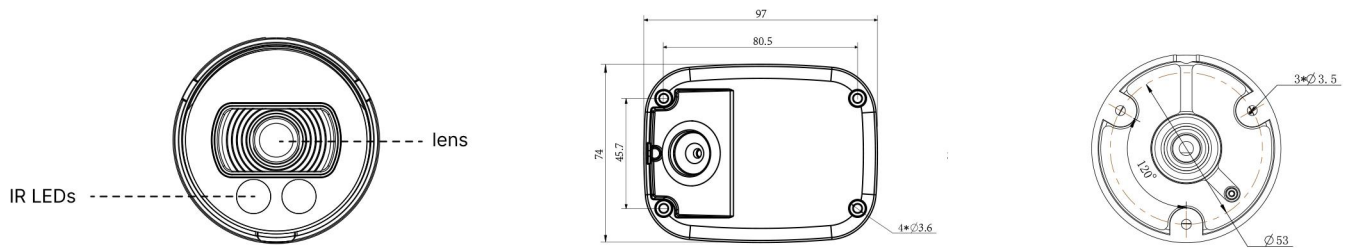

AI Vandal-proof Mini Bullet Network Camera

Structure Diagrams

Junction Box Version

Cable Out Version

Units: mm

Accessories Support

A01 Pole Mount

Weight: 720g
Dimensions: 170*51.5*152.6mm

A03 External Corner Bracket

Weight: 900g
Dimensions: 170*152.5*76.3mm

Milesight Technology | www.milesight.com
Contact Us: sales@milesight.com support@milesight.com

Add: 220 NE 51st Street, Oakland Park, Florida 33334, USA
Tel: +1-800-561-0485