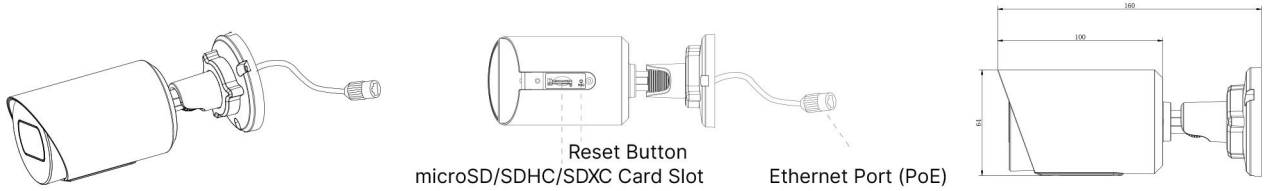

AI Vandal-proof Mini Bullet Network Camera

Intelligent Analytics	Video Analysis	Region Entrance, Region Exiting, Advanced Motion Detection, Tamper Detection, Line Crossing, Loitering, Object Left, Object Removed		
System	Storage	Support microSD/SDHC/SDXC Card Local Storage, up to 256G		
	Advanced Function	BLC, HLC, 2D DNR, 3D DNR, Defog, AWB, IP Address Filtering, AGC, Anti-flicker, Corridor Mode, Deblur		
	SIP/VoIP Support	Yes, Voice & Video-over-IP		
	Event Trigger	Motion Detection, Network Disconnection, etc.		
	Event Action	FTP Upload, SMTP Upload, SD Card Record, SIP Phone, HTTP Notification, etc.		
	System Compatibility	ONVIF Profile G & Q & S & T, API		
General	Working Temperature	-40°C~60°C		
	Working Humidity	0~90%(Non-condensing)		
	Power Supply	PoE (802.3af)		
	Power Consumption	3.1W MAX 5.1W MAX (With IR on)	3.5W MAX 5.4W MAX (With IR on)	4.2W MAX 5.8W MAX (With IR on)
	Weather Proof	Up to IP67-rated for Weather-resistant Performance		
	Housing	Vandal-proof IK10-rated Metal Housing		
	Weight	610g (Junction Box Version) / 450g (Cable Out Version)		
	Dimensions	97mmX74mmX180mm (Junction Box Version) / 64mmX64mmX160mm (Cable Out Version)		
	Warranty	3/5 Years		

AI Vandal-proof Mini Bullet Network Camera

Structure Diagrams

Junction Box Version

Cable Out Version

Units: mm

Accessories Support

A01 Pole Mount

Weight: 720g
Dimensions: 170*51.5*152.6mm

A03 External Corner Bracket

Weight: 900g
Dimensions: 170*152.5*76.3mm

Milesight Technology | www.milesight.com
Contact Us: sales@milesight.com support@milesight.com

Add: 220 NE 51st Street, Oakland Park, Florida 33334, USA
Tel: +1-800-561-0485