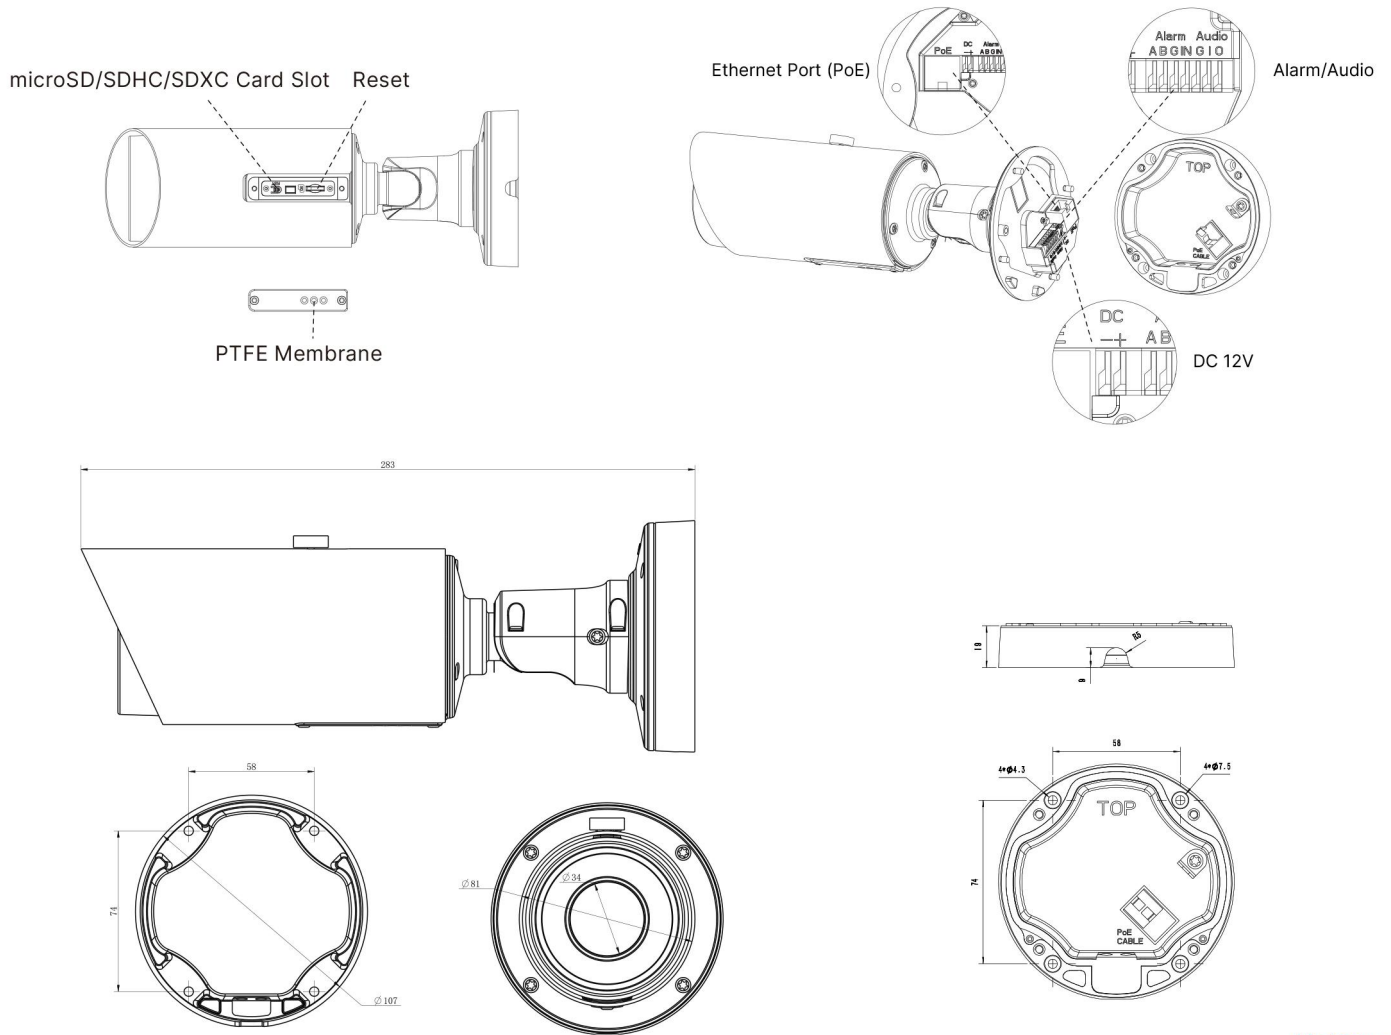

## Structure Diagrams

Units: mm

## Accessories Support

A01 Pole Mount

Weight: 720g  
Dimensions: 170\*51.5\*152.6mm

A03 External Corner Bracket

Weight: 900g  
Dimensions: 170\*152.5\*76.3mm

A62 Junction Box

Weight: 510g  
Dimensions: 134\*126\*40mm