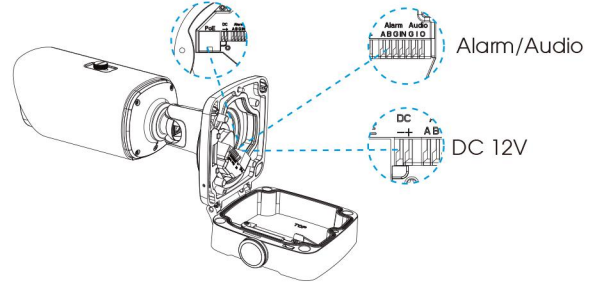

AI 4X/12X Pro Bullet Plus Network Camera

Intelligent Analytics	Video Analysis	Region Entrance, Region Exiting, Advanced Motion Detection, Tamper Detection, Line Crossing, Loitering, Object Left, Object Removed	
	People Counting& Report	Count the number of people entering or exiting, up to 4 detection areas for regional people counting	
System	Storage	Support microSD/SDHC/SDXC Card Local Storage, up to 256G	
	Advanced Function	Heat Map, BLC, HLC, 2D DNR, 3D DNR, AWB, IP Address Filtering, AGC, Anti-flicker, Corridor Mode, Deblur, Watermark	
	SIP/VoIP Support	Yes, Voice & Video-over-IP	
	Event Trigger	Motion Detection, Network Disconnection, External Input, Audio Alarm, etc.	
	Event Action	FTP Upload, SMTP Upload, SD Card Record, External Output, SIP Phone, HTTP Notification, etc	
	System Compatibility	ONVIF Profile G & Q & S & T, API	
General	Working Temperature	-40°C~60°C -60°C~60°C (Optional for Heater Version)	
	Working Humidity	0~90%(Non-condensing)	
	Power Supply	PoE (802.3at) / DC 12V±10%	
	Power Consumption	8W MAX	
		13W MAX (With IR on)	
		10W Max (With Heater on) Heater on: below 10°C, Heater off: above 25°C	
	Surge Protection	4KV	
	Weather Proof	Up to IP67-rated for Weather-resistant Performance	
	Housing	Vandal-proof IK10-rated Metal Housing	
	Weight	1447g	1445.8g
	Dimensions	320mmX134mmX126mm	
Warranty	3/5 Years		

AI 4X/12X Pro Bullet Plus Network Camera

Structure Diagrams

microSD/SDHC/SDXC Card Slot

Ethernet Port (PoE)

Units: mm

Accessories Support

A01 Pole Mount

Weight: 720g
Dimensions: 170*51.5*152.6mm

A03 External Corner Bracket

Weight: 900g
Dimensions: 170*152.5*76.3mm

A62 Junction Box

Weight: 510g
Dimensions: 134*126*40mm

Mileight Technology | www.mileight.com
Contact Us: sales@mileight.com support@mileight.com