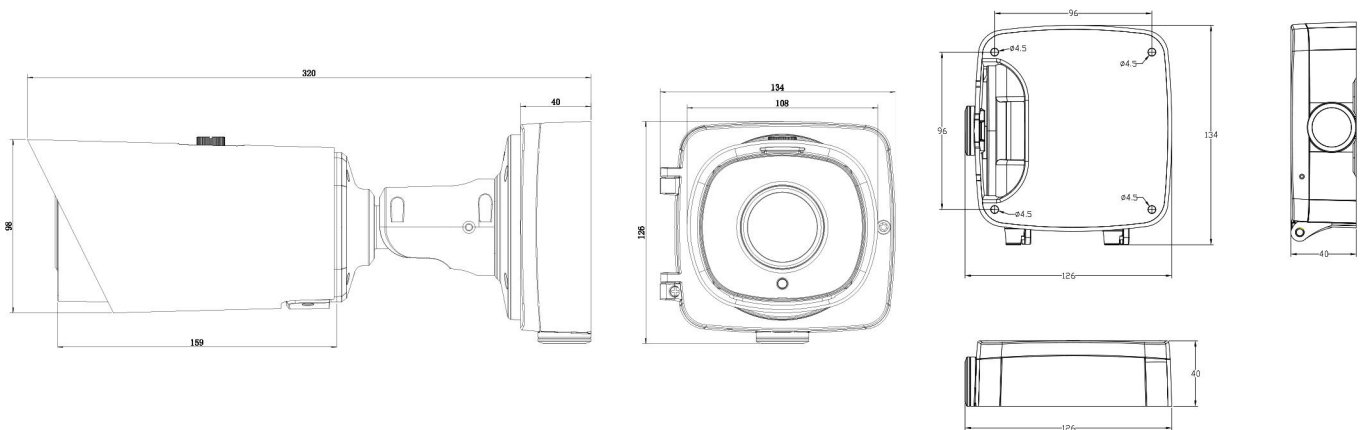

AI 4X/12X Pro Bullet Plus Network Camera

Structure Diagrams

microSD/SDHC/SDXC Card Slot

Ethernet Port (PoE)

Units: mm

Accessories Support

A01 Pole Mount

Weight: 720g
Dimensions: 170*51.5*152.6mm

A03 External Corner Bracket

Weight: 900g
Dimensions: 170*152.5*76.3mm

A62 Junction Box

Weight: 510g
Dimensions: 134*126*40mm

Mileight Technology | www.mileight.com
Contact Us: sales@mileight.com support@mileight.com