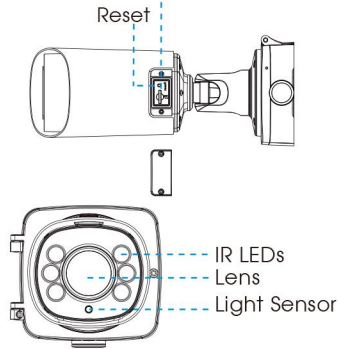

AI 4X/12X Pro Bullet Plus Network Camera

Intelligent Analytics	Video Analysis	Region Entrance, Region Exiting, Advanced Motion Detection, Tamper Detection, Line Crossing, Loitering, Object Left, Object Removed	
	People Counting& Report	Count the number of people entering or exiting, up to 4 detection areas for regional people counting	
System	Storage	Support microSD/SDHC/SDXC Card Local Storage, up to 256G	
	Advanced Function	Heat Map, BLC, HLC, 2D DNR, 3D DNR, AWB, IP Address Filtering, AGC, Anti-flicker, Corridor Mode, Deblur, Watermark	
	SIP/VoIP Support	Yes, Voice & Video-over-IP	
	Event Trigger	Motion Detection, Network Disconnection, External Input, Audio Alarm, etc.	
	Event Action	FTP Upload, SMTP Upload, SD Card Record, External Output, SIP Phone, HTTP Notification, etc	
	System Compatibility	ONVIF Profile G & Q & S & T, API	
General	Working Temperature	-40°C~60°C -60°C~60°C (Optional for Heater Version)	
	Working Humidity	0~90%(Non-condensing)	
	Power Supply	PoE (802.3at) / DC 12V±10%	
	Power Consumption	8W MAX	
		13W MAX (With IR on)	
		10W Max (With Heater on) Heater on: below 10°C, Heater off: above 25°C	
	Surge Protection	4KV	
	Weather Proof	Up to IP67-rated for Weather-resistant Performance	
	Housing	Vandal-proof IK10-rated Metal Housing	
	Weight	1447g	1445.8g
	Dimensions	320mmX134mmX126mm	
Warranty	3/5 Years		

AI 4X/12X Pro Bullet Plus Network Camera

Structure Diagrams

microSD/SDHC/SDXC Card Slot

Ethernet Port (PoE)

Units: mm

Accessories Support

A01 Pole Mount

Weight: 720g
Dimensions: 170*51.5*152.6mm