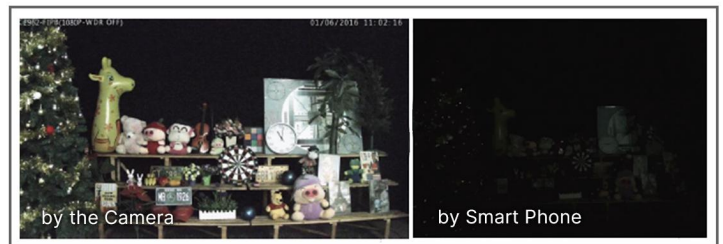

0.001Lux Ultra Low-light

The starlight camera is able to deliver high detailed color images even in low light environment reaching 0.001Lux(Color) or 0Lux(B/W), and near infrared light environments without any supplementary lighting.