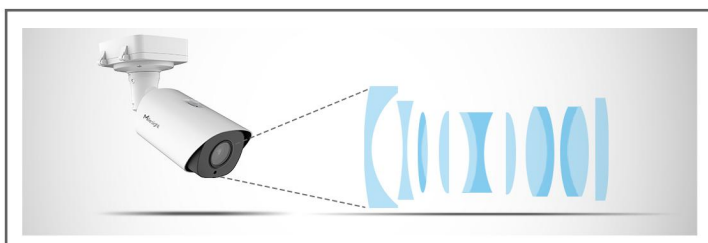

4X/12X Optical Zoom

The 4X/12X optical zoom can zoom up to distant subjects while still maintaining the clarity, delivering high quality video over the entire zoom range.